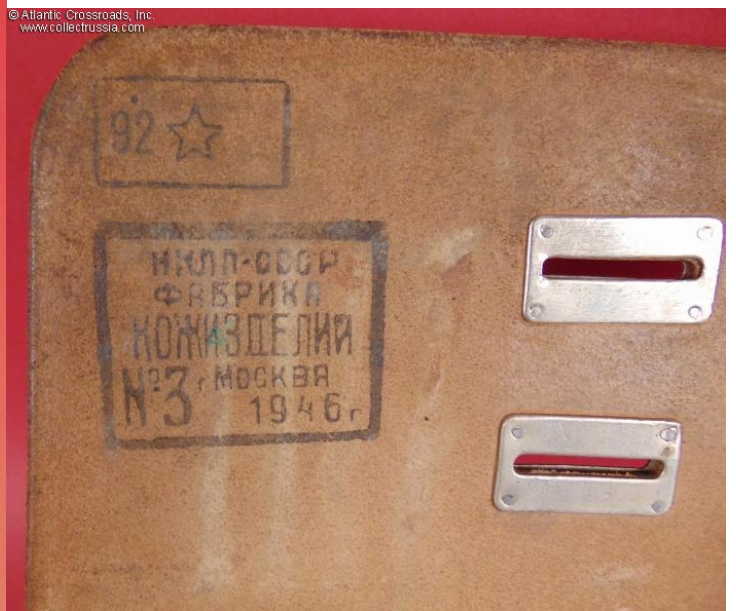

In very good to excellent condition. The exterior shows only minimal scuffing at the edges but no significant wear of any kind. The leather remains very sound, not overly dry, and retains an attractive "healthy" gloss. There are some minor water stains, mostly on the back, which are not detracting. The interior is very clean. All the original metal hardware is present and almost completely free of oxidation.

This very interesting and well-preserved piece is, by definition, the earliest dated post-war issue one can find. From experience, such pieces are far scarcer than pre-war models because the size of the Soviet army and military production were severely curtailed at the end of WW2. A large portion of the post-war production of military gear such as maps shifted to the Soviet-occupied parts of Europe, particularly Germany. Therefore, it is far easier to find a German-made Soviet map case from the early post-war period than one made by a Moscow maker.

Item# 47066

$195.00