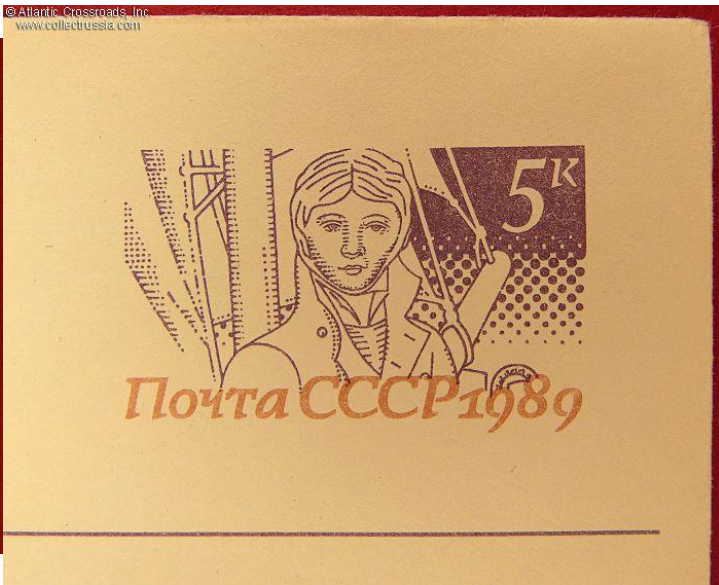

Special-Issue Government Postal Cover Commemorating the 250th Anniversary of Dmitry Ovtsyn's Great Northern Expedition, 1989.

The size is 6 1/2" x 4 1/2", with a pre-printed special-issue postal stamp depicting Dmitry Ovtsyn on deck of a tall ship. The artwork in the left pane of the obverse commemorates his so-called Great Northern Expedition of 1733 - 1743 that explored and put on the map the shoreline of Siberia from the Ob River to the Yenisey River. Dmitry Ovtsyn was an officer of the Imperial Russian Navy and a hydrographer.

In excellent condition.

Item# 46583

$35.00