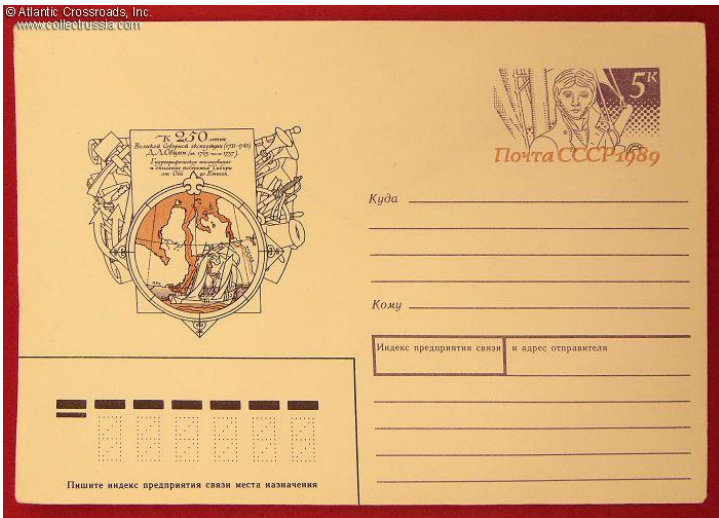

Special-Issue Government Postal Cover Commemorating the 250th Anniversary of Dmitry Ovtsyn's Great Northern Expedition, 1989.

The size is 6 1/2" x 4 1/2", with a pre-printed special-issue postal stamp depicting Dmitry Ovtsyn on deck of a tall ship. The artwork in the left pane of the obverse commemorates his so-called Great Northern Expedition of 1733 - 1743 that explored and put on the map the shoreline of Siberia from the Ob River to the Yenisey River. Dmitry Ovtsyn was an officer of the Imperial Russian Navy and a hydrographer.

In excellent condition.

Item# 46583

$35.00