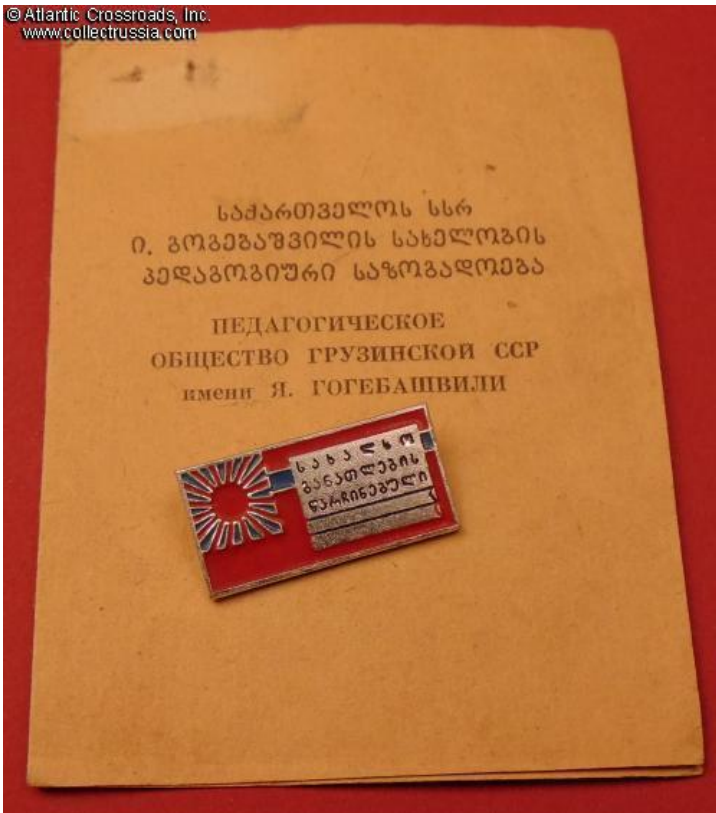

Membership Badge and ID of the Gogebashvili Pedagogical Society of Georgian SSR, issued in 1984 to Margo Avoneshvili.

The badge featuring national flag of Soviet Georgia is in aluminum and paint, 31.4 x 15.9 mm. Shows maker mark on the reverse. In excellent condition.

The document shows due stamps of 1987 and 1988. It is interesting to see that the badge was stored pinned to the document, as was customary. There are small holes from the pin and a trace of the badge on the cover where the paper was less exposed to light and got less age toning. The document is in otherwise excellent condition.

Item# 45291

$40.00

© Atlantic Crossroads, Inc.
www.collectrussia.com