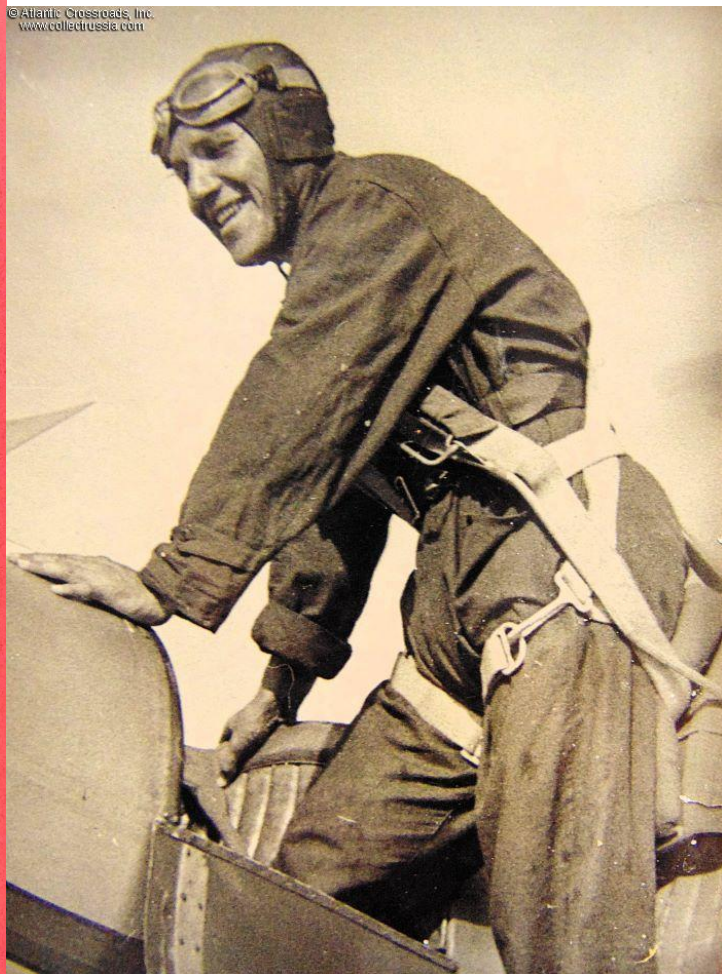

Photo of a WW2 Pilot Climbing into the Cockpit of his Airplane, circa late 1930s - early 1940s.

Measures approx. 3 3/4" x 6", printed on thin glossy photo paper and mounted on a cardboard backing. The image is a little overexposed but in sharp focus, making details of the pilot's parachute harness, helmet and goggles sharply defined.

In very good condition. The bottom left-hand corner of the photo is missing, not obscuring the pilot or any other interesting details.

Please note that the penny in our photo is for size reference.

Item# 44370

$50.00