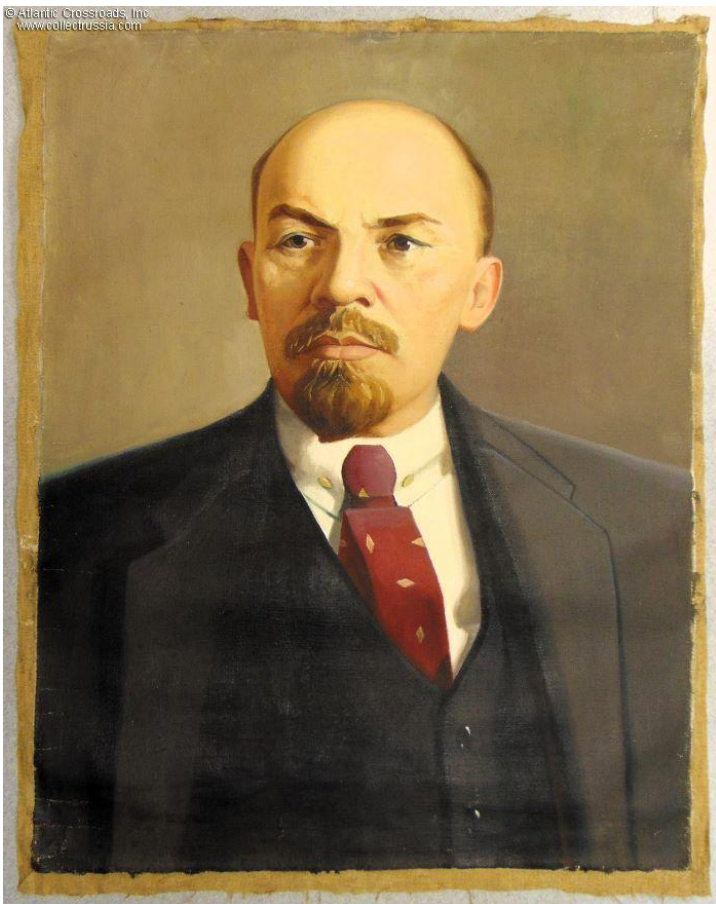

Portrait of Lenin, 28" x 35", oil on canvas, original, circa 1960s-80s.

Unframed and large, the portrait is 28" x 35", the total canvas size is 29" x 37". This is most likely a licensed reproduction of one of the most widely known portraits of Lenin reproduced from the original b/w photo. This is definitely not a cheap Chinese airbrush job which flood today's market. It becomes clear from the quality and professionalism of the artwork, from the precision of the brush strokes, that this portrait was done by a professional artist who had official permission to paint Lenin. Not too many Soviet artists had this permission. Lenin's portraits of this size and artistic quality usually graced the wall behind the desk of a high-level Party bureaucrat.

In excellent condition. The image is pristine. Very minor paint loss at two of the corners does not affect the image, but adds character and an aura of authenticity and age to the painting.

Please note that the 1-ft. ruler in our last photo is for size reference.

Please note: the portrait will be shipped safely packed inside a sturdy cardboard mailing tube.

Item# 42682

\$350.00

© Atlantic Crossroads, Inc.
www.collectrusia.com

© Atlantic Crossroads, Inc.
www.collectrusia.com