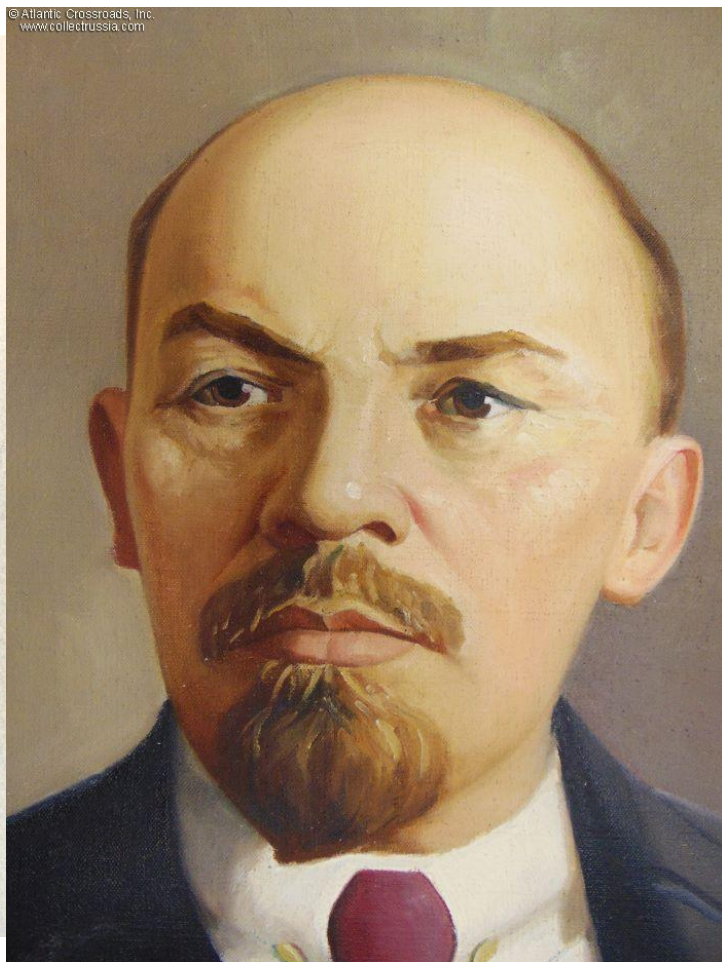

Portrait of Lenin, 28" x 35", oil on canvas, original, circa 1960s-80s.

Unframed and large, the portrait is 28" x 35", the total canvas size is 29" x 37". This is most likely a licensed reproduction of one of the most widely known portraits of Lenin reproduced from the original b/w photo. This is definitely not a cheap Chinese airbrush job which flood today's market. It becomes clear from the quality and professionalism of the artwork, from the precision of the brush strokes, that this portrait was done by a professional artist who had official permission to paint Lenin. Not too many Soviet artists had this permission. Lenin's portraits of this size and artistic quality usually graced the wall behind the desk of a high-level Party bureaucrat.

In excellent condition. The image is pristine. Very minor paint loss at two of the corners does not affect the image, but adds character and an aura of authenticity and age to the painting.

Please note that the 1-ft. ruler in our last photo is for size reference.

Please note: the portrait will be shipped safely packed inside a sturdy cardboard mailing tube.

Item# 42682

$350.00