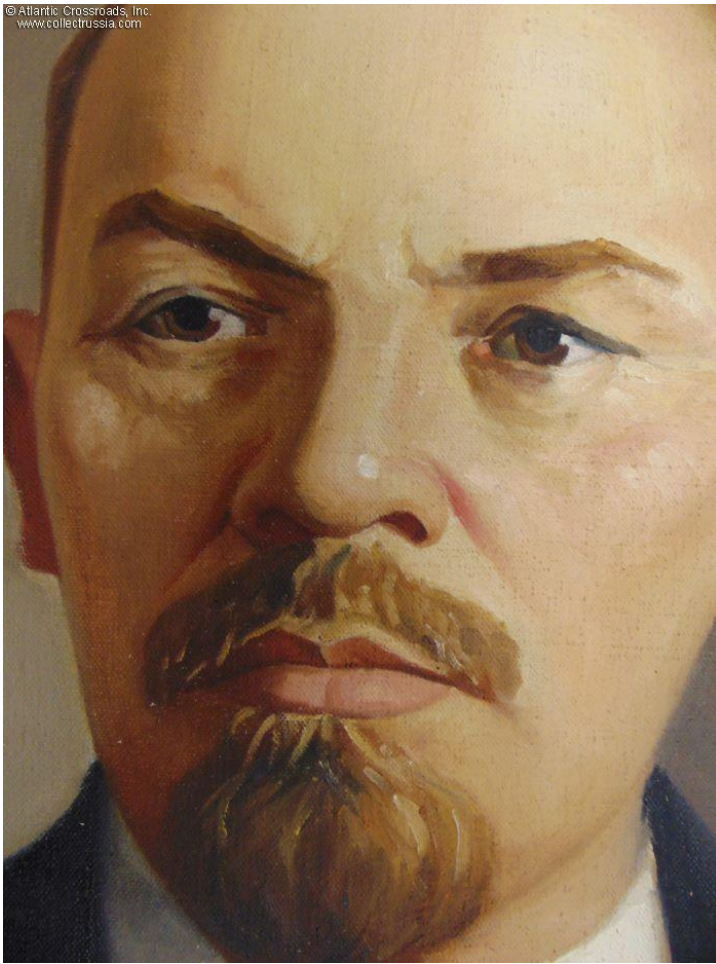

Portrait of Lenin, 28" x 35", oil on canvas, original, circa 1960s-80s.

Unframed and large, the portrait is 28" x 35", the total canvas size is 29" x 37". This is most likely a licensed reproduction of one of the most widely known portraits of Lenin reproduced from the original b/w photo. This is definitely not a cheap Chinese airbrush job which flood today's market. It becomes clear from the quality and professionalism of the artwork, from the precision of the brush strokes, that this portrait was done by a professional artist who had official permission to paint Lenin. Not too many Soviet artists had this permission. Lenin's portraits of this size and artistic quality usually graced the wall behind the desk of a high-level Party bureaucrat.

In excellent condition. The image is pristine. Very minor paint loss at two of the corners does not affect the image, but adds character and an aura of authenticity and age to the painting.

Please note that the 1-ft. ruler in our last photo is for size reference.

Please note: the portrait will be shipped safely packed inside a sturdy cardboard mailing tube.

Item# 42682

\$350.00

© Atlantic Crossroads, Inc.
www.collectrusia.com

© Atlantic Crossroads, Inc.
www.collectrusia.com