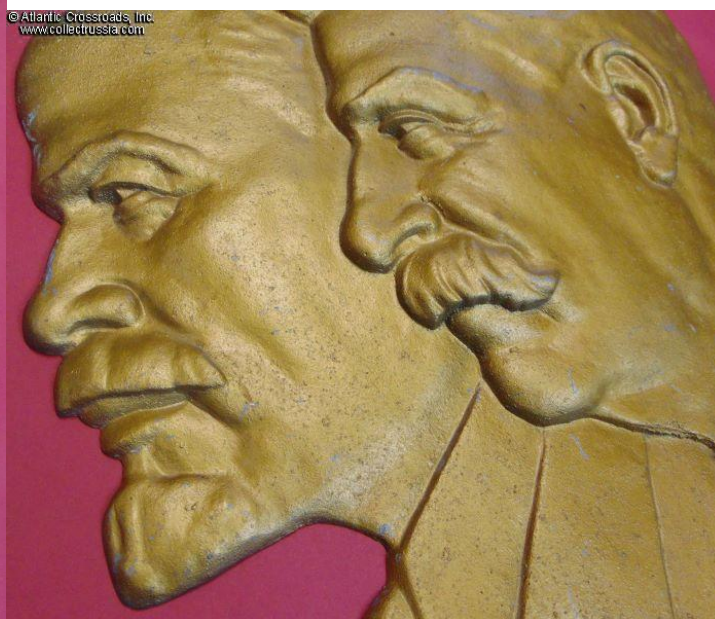

Lenin & Stalin Plaque in Cast Aluminum with Bronze Paint Coating, circa 1930s-40s.

Large and massive, measuring approx. 20" high x 19" wide and weighing 24.5 lbs. The facial features of the duo are very well defined in high 3D relief. Finished with a coat of bronze paint. Two threaded mounting holes are a respectful 5/8" in diameter each to accommodate the weight of the item securely. The plaque is unmarked, but was certainly made by an artist of some renown because portraying the visages of Lenin or Stalin required a special license which was not awarded lightly.

In very good condition. The bronze paint coating shows a few small scuffs. They are too small to detract from the overall impression of this very large plaque but, if desired, a new coat of bronze paint can be a quick and easy fix for this. There are no visible nicks, scratches or any other wear or damage to the metal.

Based on the mounting holes, it is safe to assume that the plaque used to be mounted on a very sturdy and solid backing, probably a slab of granite, probably with some commemorative or propaganda text chiseled under the plaque. It was likely displayed in the foyer of a government, Communist Party, or law enforcement headquarters office.

Please note that the medals in our photo are for size reference.

Item# 41469

$940.00