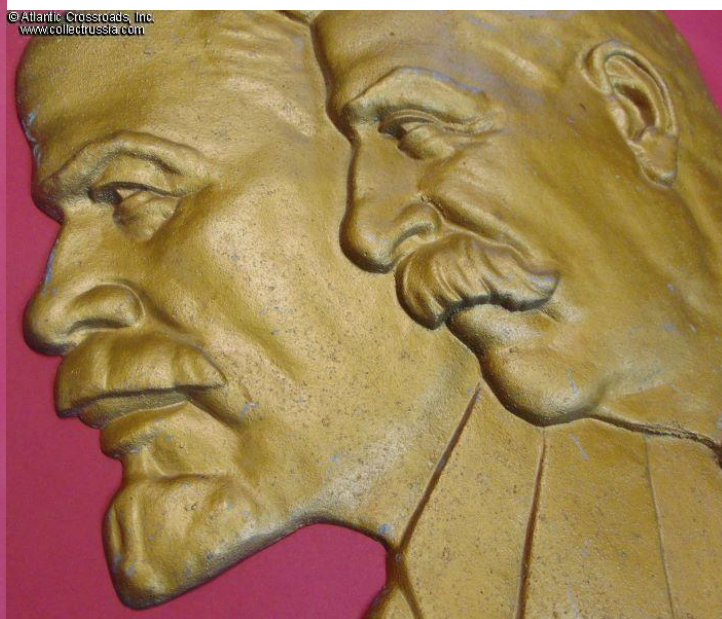

Lenin & Stalin Plaque in Cast Aluminum with Bronze Paint Coating, circa 1930s-40s.

Large and massive, measuring approx. 20" high x 19" wide and weighing 24.5 lbs. The facial features of the duo are very well defined in high 3D relief. Finished with a coat of bronze paint. Two threaded mounting holes are a respectful 5/8" in diameter each to accommodate the weight of the item securely. The plaque is unmarked, but was certainly made by an artist of some renown because portraying the visages of Lenin or Stalin required a special license which was not awarded lightly.

In very good condition. The bronze paint coating shows a few small scuffs. They are too small to detract from the overall impression of this very large plaque but, if desired, a new coat of bronze paint can be a quick and easy fix for this. There are no visible nicks, scratches or any other wear or damage to the metal.

Based on the mounting holes, it is safe to assume that the plaque used to be mounted on a very sturdy and solid backing, probably a slab of granite, probably with some commemorative or propaganda text chiseled under the plaque. It was likely displayed in the foyer of a government, Communist Party, or law enforcement headquarters office.

Please note that the medals in our photo are for size reference.

Item# 41468

$940.00