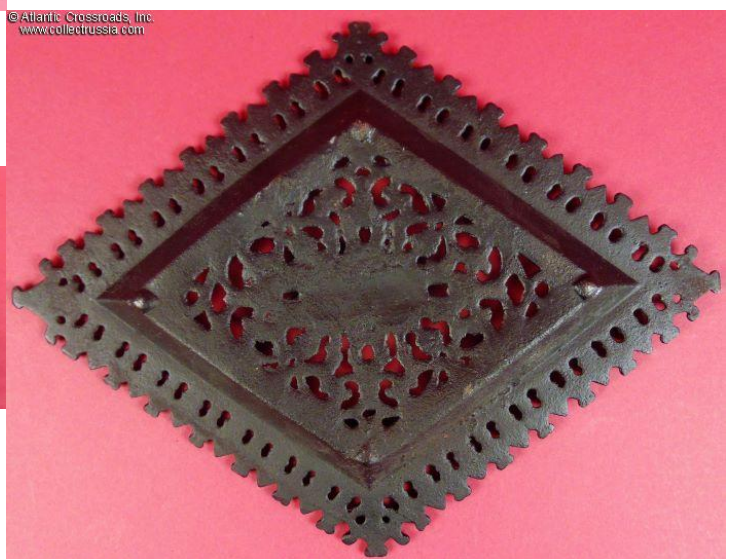

Cast-iron tray for calling cards "the Russian style", by Kusa, circa 1940s-50s.

Rhomboid in shape, measures 6 1/2" to the side, overall size 10" x 7 3/4". Shallow, stands barely 1/2" in height, weighs a little over 1 lb. The center is cast in an intricate complex ornament, surrounded by a simpler ornamented ledge.

In excellent, outstanding condition. There is not a trace of rust, no scratches, scuffs, chips, dings or any other type of damage. There's very slight wear to the coating on the legs where they touch the surface of whatever the tray stands on but that's to be expected. Elsewhere, the coating is in pristine condition and even retains its understated luster.

Kusa is a small city in the Chelyabinsk Region in the Urals Region of the Russian Federation, famous for its artistic cast-iron castings since the 19th century and located not so far from Kasli, another such famous producer of artistic cast-iron castings. Sadly, the masters of Kusa stopped their work in 2021, surrendering to the changing post-Soviet economy conditions and yielding to the Kasli competition.

Please note that the business cards in our photo are for size reference.

Item# 40020

$70.00