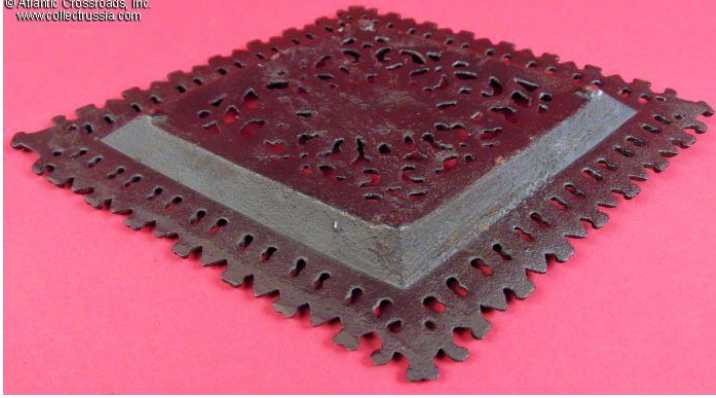

CollectRussia.com
RUSSIAN MEDALS
& MILITARIA
TEL: (201) 567-8717
FAX: (201) 567-6855
Email: apovet@CollectRussia.com

CollectRussia.com
RUSSIAN MEDALS
& MILITARIA
ATLANTIC CROSSROADS, INC.
P.O. Box 144
Tenafly, New Jersey 07670
Internet: CollectRussia.com

CollectRussia.com
RUSSIAN MEDALS
& MILITARIA
ATLANTIC CROSSROADS, INC.
P.O. Box 144
Tenafly, New Jersey 07670
Internet: CollectRussia.com