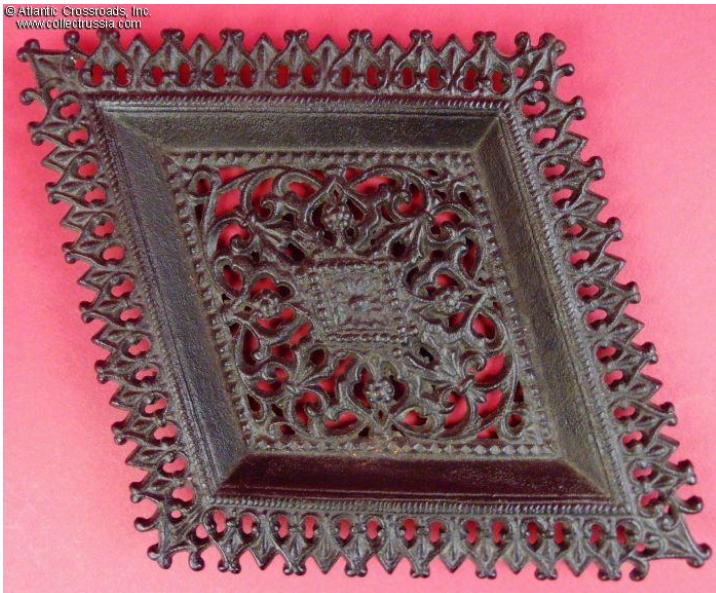

Cast-iron tray for calling cards "the Russian style", by Kusa, circa 1940s-50s.

Rhomboid in shape, measures 6 1/2" to the side, overall size 10" x 7 3/4". Shallow, stands barely 1/2" in height, weighs a little over 1 lb. The center is cast in an intricate complex ornament, surrounded by a simpler ornamented ledge.

In excellent, outstanding condition. There is not a trace of rust, no scratches, scuffs, chips, dings or any other type of damage. There's very slight wear to the coating on the legs where they touch the surface of whatever the tray stands on but that's to be expected. Elsewhere, the coating is in pristine condition and even retains its understated luster.

Kusa is a small city in the Chelyabinsk Region in the Urals Region of the Russian Federation, famous for its artistic cast-iron castings since the 19th century and located not so far from Kasli, another such famous producer of artistic cast-iron castings. Sadly, the masters of Kusa stopped their work in 2021, surrendering to the changing post-Soviet economy conditions and yielding to the Kasli competition.

Please note that the business cards in our photo are for size reference.

Item# 40020

$70.00