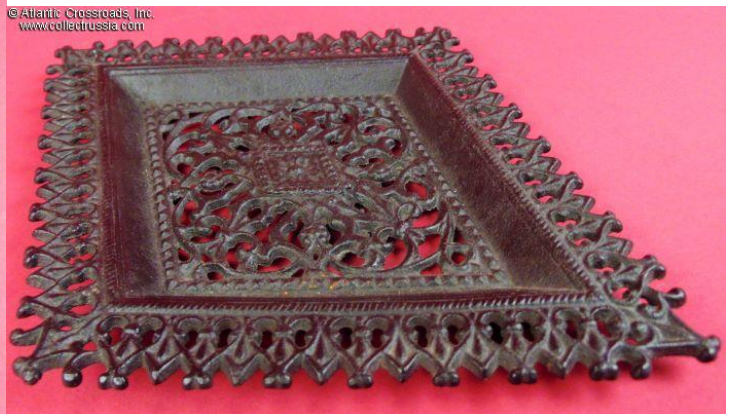

Cast-iron tray for calling cards "the Russian style", by Kusa, circa 1940s-50s.

Rhomboid in shape, measures 6 1/2" to the side, overall size 10" x 7 3/4". Shallow, stands barely 1/2" in height, weighs a little over 1 lb. The center is cast in an intricate complex ornament, surrounded by a simpler ornamented ledge.

In excellent, outstanding condition. There is not a trace of rust, no scratches, scuffs, chips, dings or any other type of damage. There's very slight wear to the coating on the legs where they touch the surface of whatever the tray stands on but that's to be expected. Elsewhere, the coating is in pristine condition and even retains its understated luster.

Kusa is a small city in the Chelyabinsk Region in the Urals Region of the Russian Federation, famous for its artistic cast-iron castings since the 19th century and located not so far from Kasli, another such famous producer of artistic cast-iron castings. Sadly, the masters of Kusa stopped their work in 2021, surrendering to the changing post-Soviet economy conditions and yielding to the Kasli competition.

Please note that the business cards in our photo are for size reference.

Item# 40020

$70.00