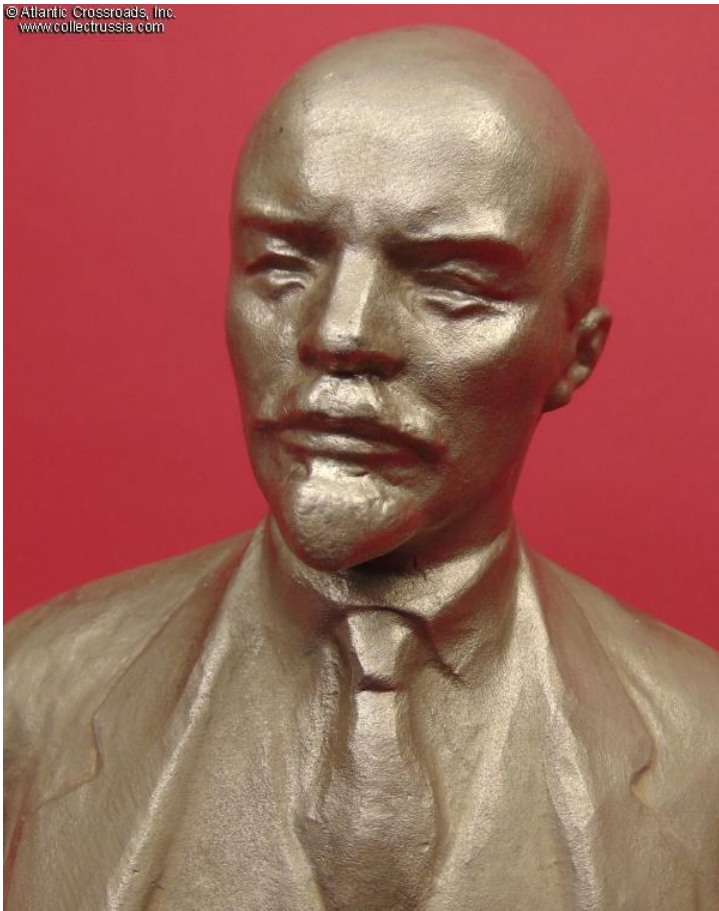

© Atlantic Crossroads, Inc.
www.collectrussia.com