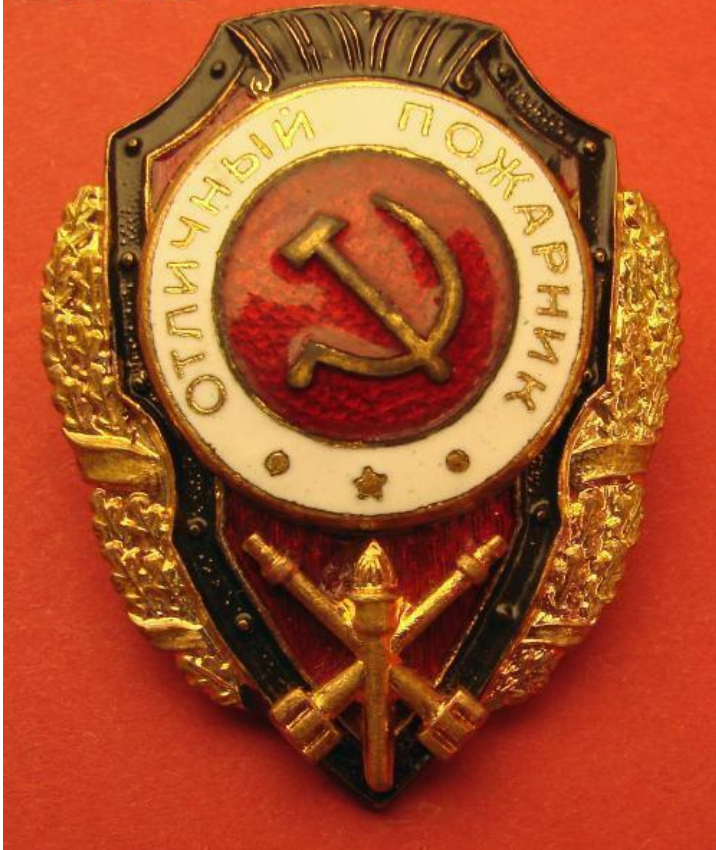

Excellent Military Firefighter badge, circa mid to late 1950s.

Brass, enamels; 46.1 mm x 36.7 mm. Three-piece construction: the center medallion and the nozzles & torch emblem are separate superimposed parts. "Classic Flat" version according to Airapetyan classification.

In excellent, near mint condition. The enamel is perfect: signs of wear can be found only under magnification. The gilt finish on both the obverse and reverse is likewise pristine and completely untarnished. The screw post is full length, over 11 mm. Comes with original Pobeda Factory screw plate. A truly perfect example! This version of the badge is the last one before the adoption of the far cheaper, simplified design in aluminum and paint during the 60s.

/B. Airapetyan, "Breast Badges of the Red Army, 1941- 1945" p. 133 fig. 7/

Item# 29329

$125.00

© Atlantic Crossroads, Inc.
www.collectrussia.com