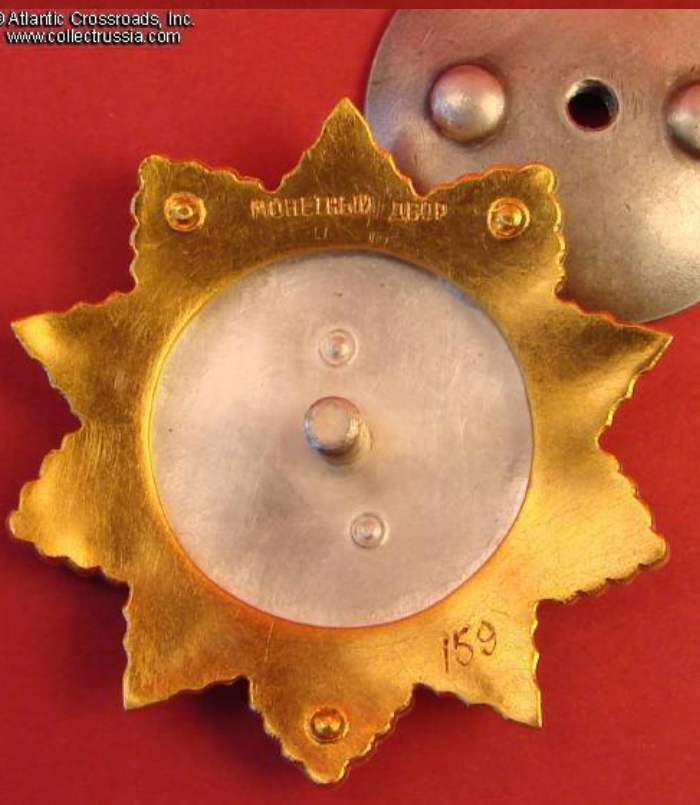

© Atlantic Crossroads, Inc.
www.collectrussia.com