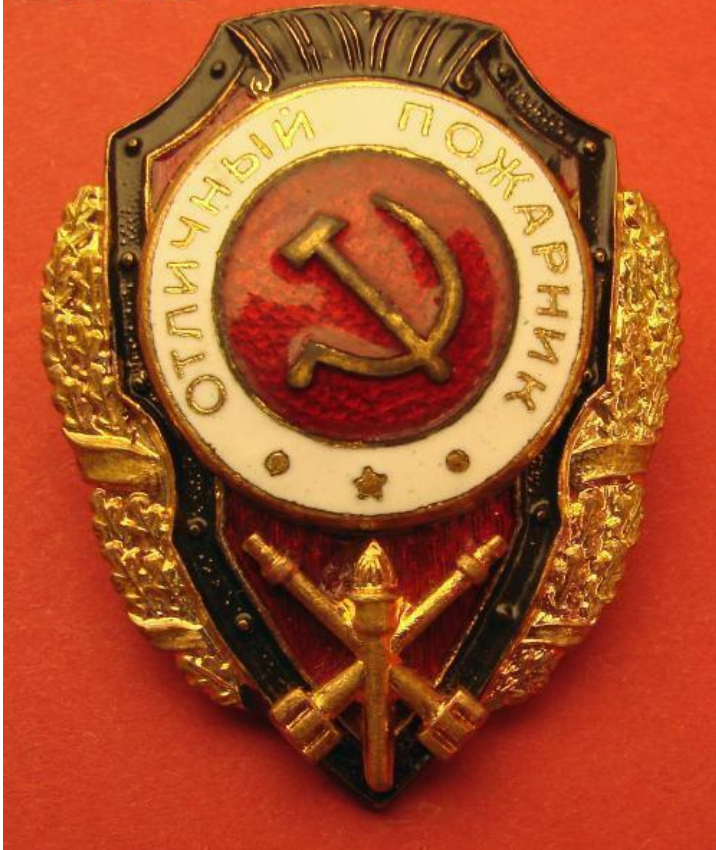

Excellent Firefighter badge, circa mid to late 1950s.

Brass, enamels; 46.1 mm x 36.7 mm. Three-piece construction: the center medallion and the nozzles & torch emblem are separate superimposed parts. "Classic Flat" version according to Airapetyan classification.

In excellent, near mint condition. The enamel is perfect: signs of wear can be found only under magnification. The gilt finish on both the obverse and reverse is likewise pristine and completely untarnished. The screw post is full length, over 11 mm. Comes with original Pobeda Factory screw plate. A truly perfect example! This version of the badge is the last one before the adoption of the far cheaper, simplified design in aluminum and paint during the 60s.

/B. Airapetyan, Breast Badges of the Red Army, 1941-1945 p. 133 fig. 7/

Item# 27251

$125.00

© Atlantic Crossroads, Inc.
www.collectrussia.com