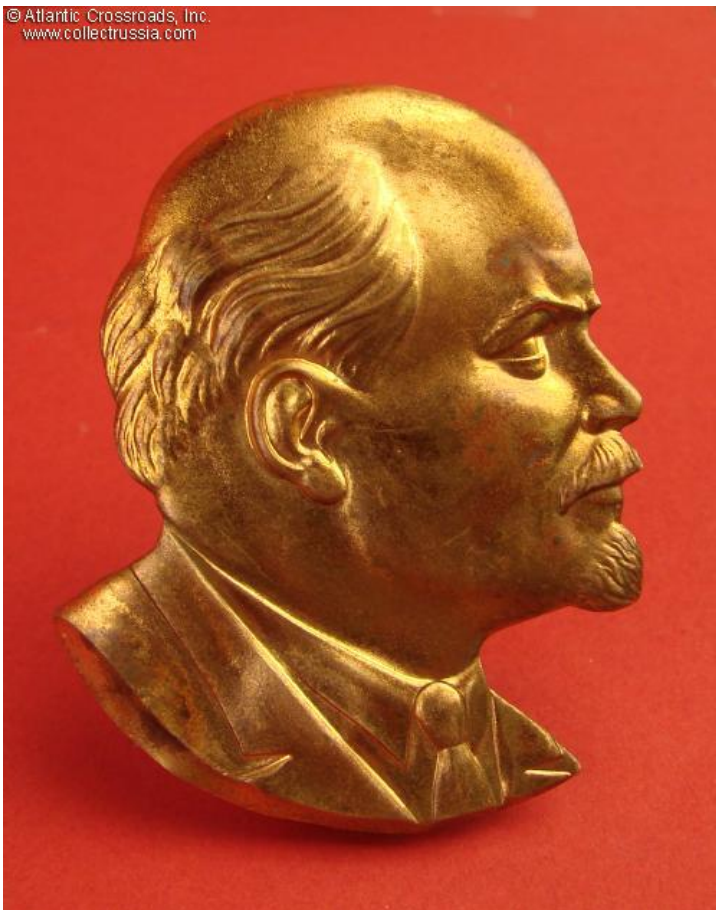

Lenin bas-relief plaque intended for a personal folio, a folder cover or a presentation plaque, circa 1950s-60s.

In solid brass, 60 x 46 mm. Complete with all mounting tabs on the reverse.

In excellent condition. Most of the original gilt on the obverse and reverse is still present. Shows attractive patina with no scratches or dings.

Item# 26621

$50.00

© Atlantic Crossroads, Inc.
www.collectrussia.com