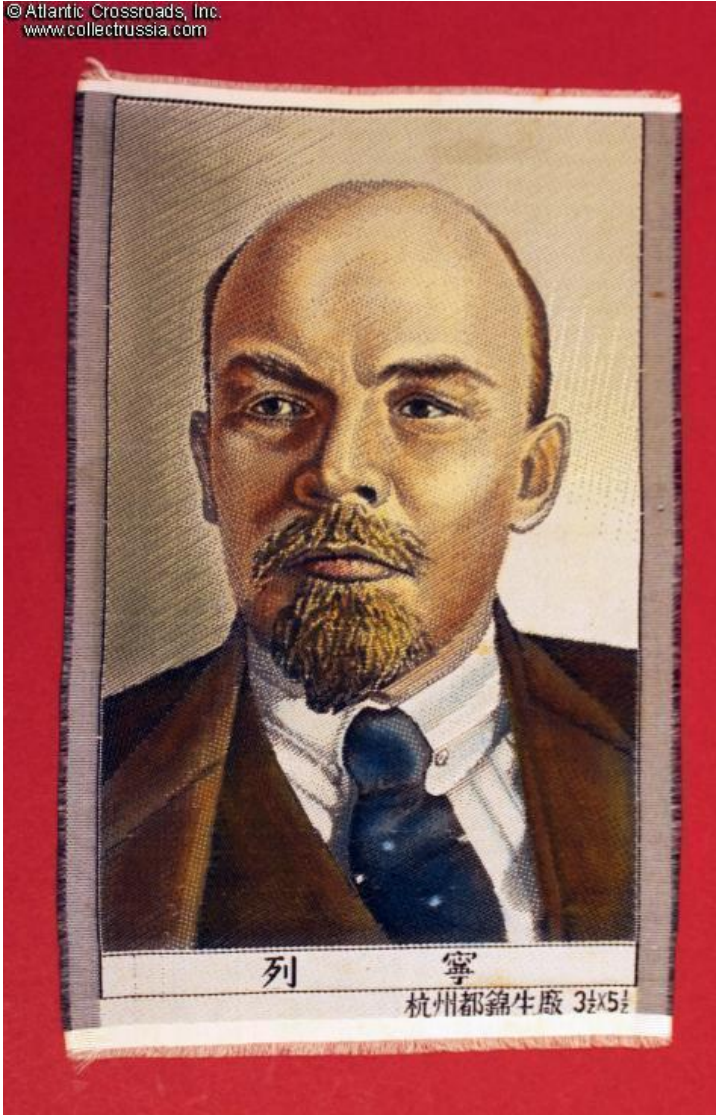

Portrait of Lenin, silk tapestry, circa 1940s-50s.

Image area 3½" by 5½"; overall size is 4" x 6 1/4". Made in People's Republic of China. Delicately hand colored at the factory. Excellent quality and condition.

Item# 26085

$60.00

© Atlantic Crossroads, Inc.
www.collectrussia.com