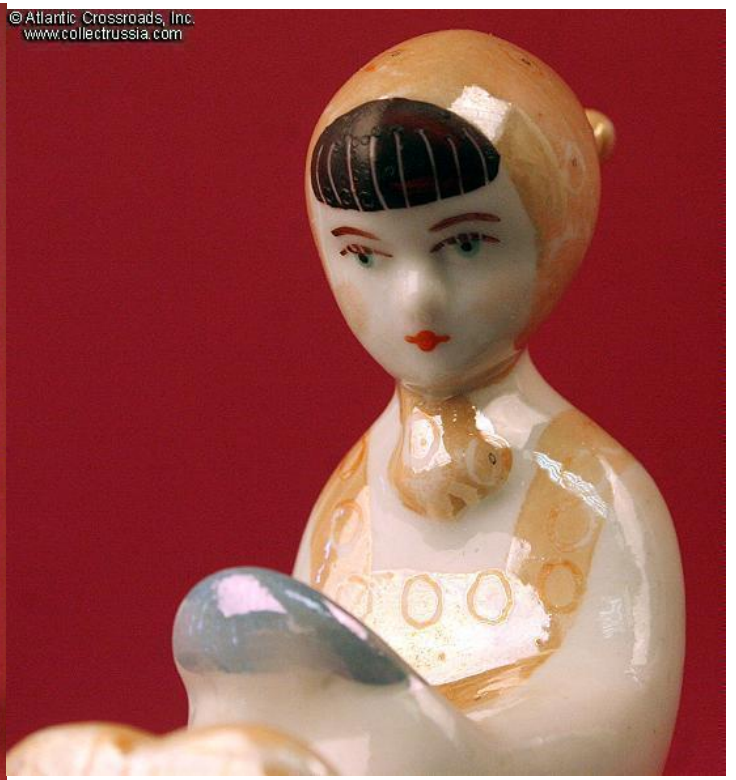

Tatyutka's Mirror, Sysert' Ceramic Goods Factory, 1968-1977, porcelain figurine of a little girl and her mirror from Bazhov's fairytale.

3 1/4" x 2 3/8" x 1 3/16" (8 x 6 x 3cm). The model was created in 1968 by sculptor Tatyana Sinyavskya. This figurine is based on the fairytale by P. Bazhov "Татютино Зеркало" about the girl Tatyutka (or little Tatyana), daughter of a poor mine worker in the Ural mountains. She just found the enchanted mirror in her dad's mine, apparently a gift by the magic "Mistress of the Mountain" which only the girl could use and enjoy...

/Trademark #679 in Vol. 1 of "Marks on Soviet Porcelain, Faience, and Majolica, 1917-1991" /

Item# 23023

$70.00

© Atlantic Crossroads, Inc.
www.collectrussia.com

© Atlantic Crossroads, Inc.
www.collectrussia.com