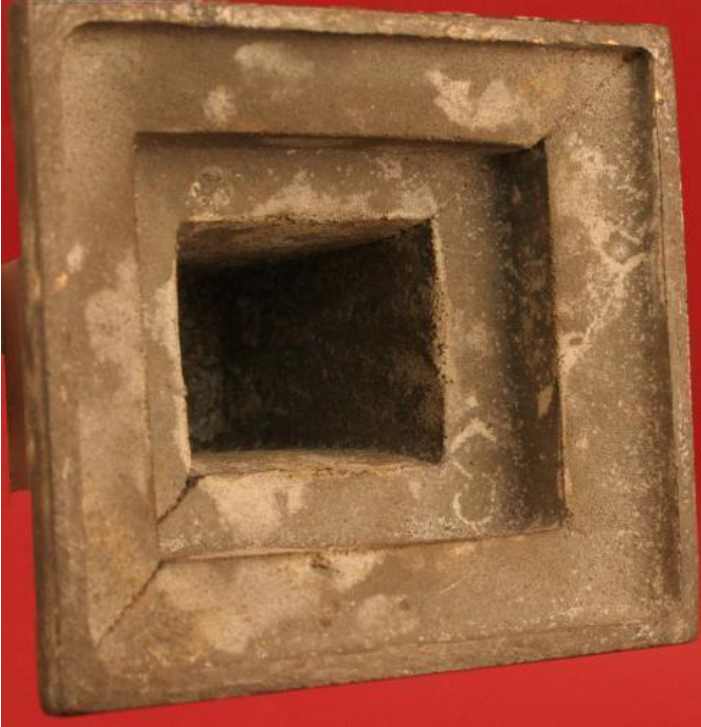

© Atlantic Crossroads, Inc.
www.collectrussia.com